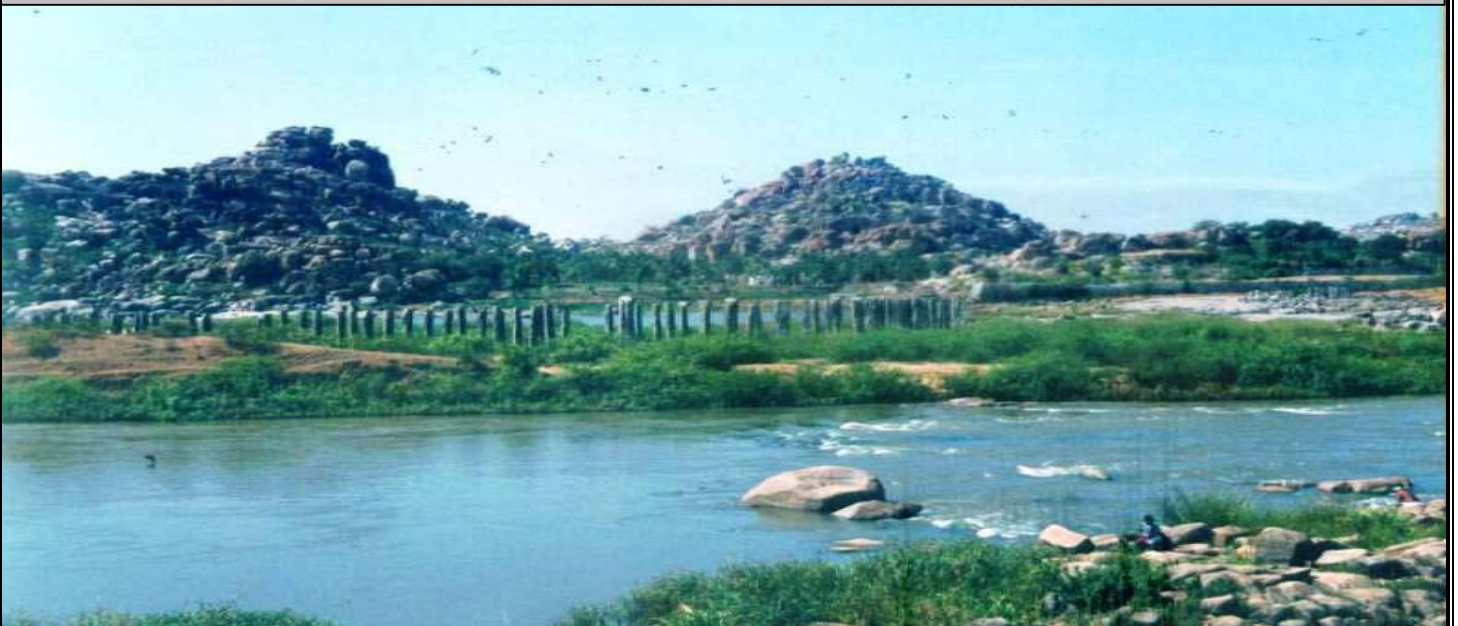

Government of Karnataka

**MASTER PLAN
FOR
HAMPI LOCAL PLANNING AREA**

**(Provisional)
REPORT-2006**

**HAMPI WORLD HERITAGE AREA MANAGEMENT AUTHORITY, HOSPET
Administrative Office, ISR Road, HUDA Buildings, Hospet. Tel: +91 8394 221022**